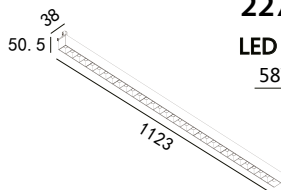

TRACK-SPOT LIGHT SEGIN

IP20 CE   1-10V Triac DALI

 white  grey  black

227 157

LED Power 29W **Colour Temp** 2700/3000K
4000/5000K **Luminous** 2912lm
3312lm

LIGHT DISTRIBUTION

For 3000k

227 158

LED Power 58W **Colour Temp** 2700/3000K
4000/5000K **Luminous** 5824lm
6624lm

LIGHT DISTRIBUTION

For 3000k