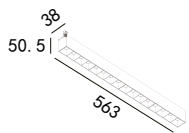

TRACK-SPOT LIGHT SEGIN

IP20 CE   1-10V Triac DALI

 white  grey  black

227 157

LED Power 29W **Colour Temp** 2700/3000K
4000/5000K **Luminous** 2912lm
3312lm

LIGHT DISTRIBUTION

For 3000k

227 158

LED Power 58W **Colour Temp** 2700/3000K
4000/5000K **Luminous** 5824lm
6624lm

LIGHT DISTRIBUTION

For 3000k