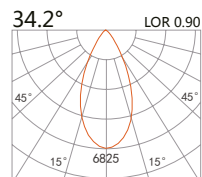

TRACK-SPOT LIGHT SEGIN

IP20 CE   1-10V Triac DALI

 white  grey  black

227 157

LED Power 29W **Colour Temp** 2700/3000K
4000/5000K **Luminous** 2912lm
3312lm

LIGHT DISTRIBUTION

For 3000k

227 158

LED Power 58W **Colour Temp** 2700/3000K
4000/5000K **Luminous** 5824lm
6624lm

LIGHT DISTRIBUTION

For 3000k