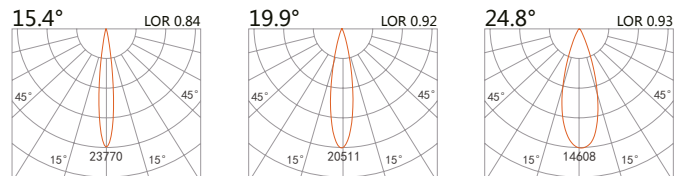

TRACK-SPOT LIGHT SEGIN

IP20 CE   1-10V Triac DALI

 white  grey  black

227 157

LED Power 29W **Colour Temp** 2700/3000K
4000/5000K **Luminous** 2912lm
3312lm

LIGHT DISTRIBUTION

For 3000k

227 158

LED Power 58W **Colour Temp** 2700/3000K
4000/5000K **Luminous** 5824lm
6624lm

LIGHT DISTRIBUTION

For 3000k